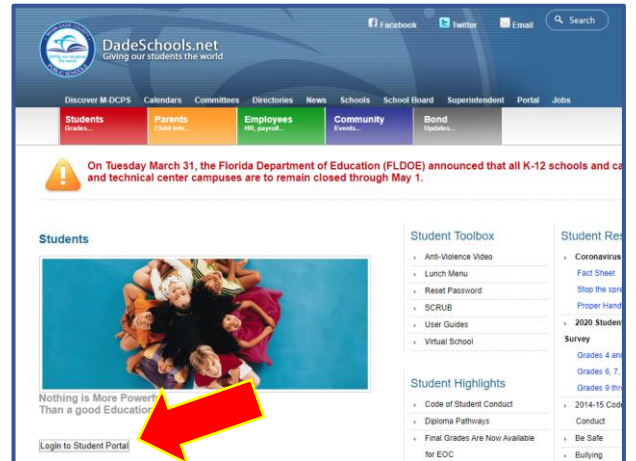

STUDENT PORTAL NAVIGATION GUIDE

Logging onto the Student Portal

1. Go to www.dadeschools.net and Click on the Students Tab

2. Click the [Login to Student Portal](#) Button

3. Type in your Username (Student Portal ID#) and Password