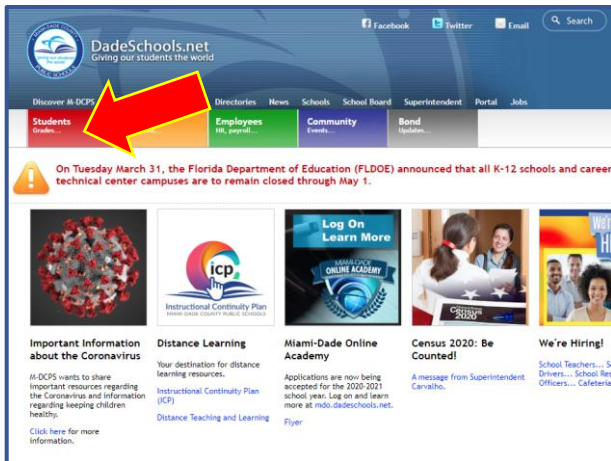

STUDENT PORTAL NAVIGATION GUIDE

Logging onto the Student Portal

1. Go to www.dadeschools.net and Click on the Students Tab

2. Click the [Login to Student Portal](#) Button

3. Type in your Username (Student Portal ID#) and Password