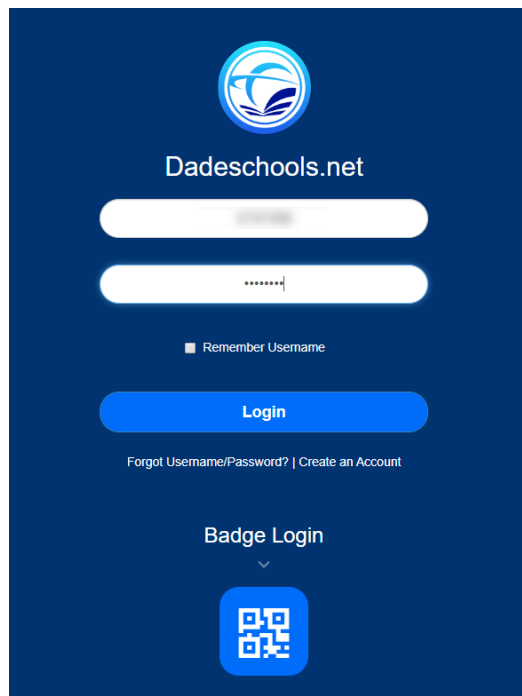

STUDENT PORTAL NAVIGATION GUIDE

Logging onto the Student Portal

1. Go to www.dadeschools.net and Click on the Students Tab

2. Click the [Login to Student Portal](#) Button

3. Type in your Username (Student Portal ID#) and Password